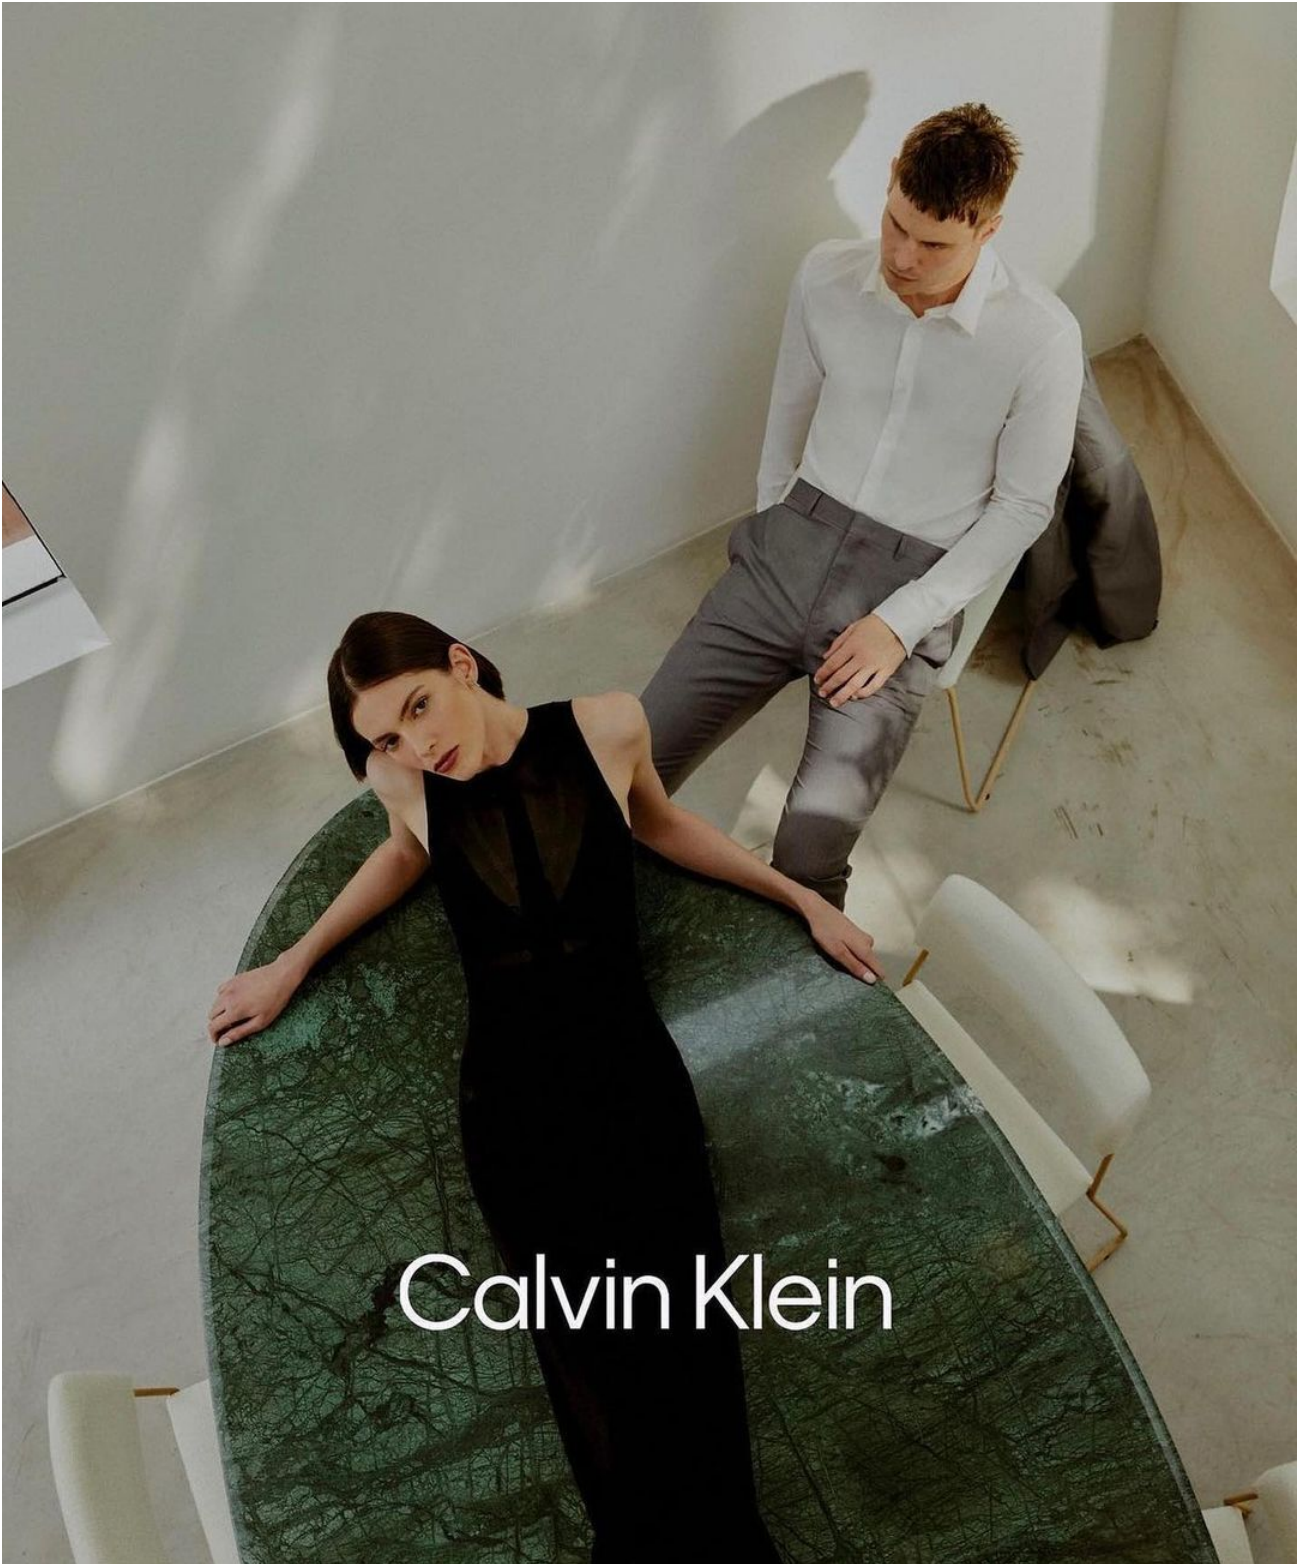

ALINE ZANELLA

height 5'10.5 · bust 31.5" · cup B · waist 23.5" · hips 35" · dress 36 EU/6 US/8 UK
shoes size 40 EU/9 US/6.5 UK · hair brown · eyes brown